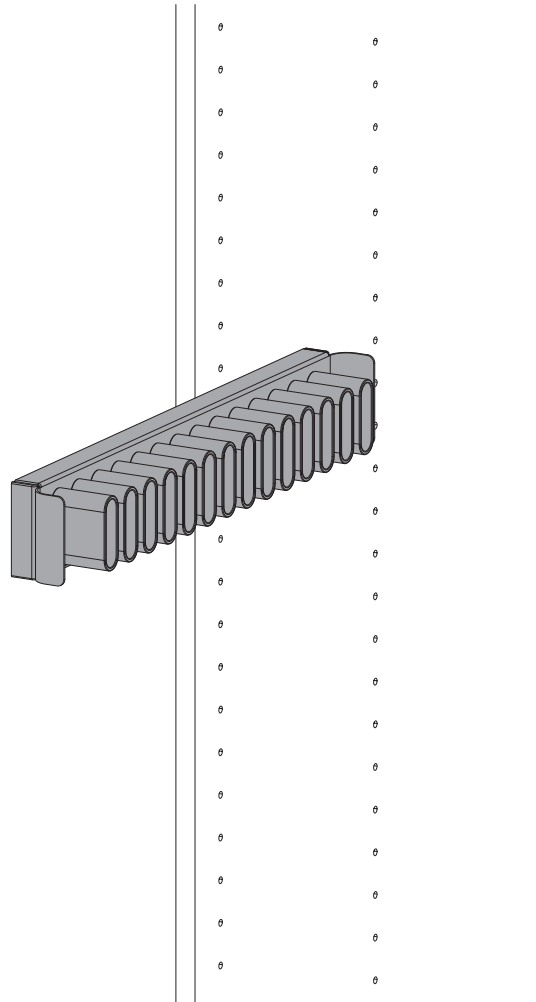

CONERO

Belt- and tie pullout

<http://support.kesseboehmer.de>

CONERO

Belt- and tie pullout

A		1x		10x		4x		2x				
B		1x		15x		4x		2x				
C		1x		4x		4x		2x		1x		3x
D		1x		9x		4x		2x		1x		3x

E		1x		6x		2x
F		1x		6x		2x

CONERO

Belt- and tie pullout

1

	CD
<p>72 mm (2⁷/₈) 320 mm (12 19/32") 67 mm (2³/₄)</p>	<p>≥ 345 mm (13⁵/₈)</p>
<p>72 mm (2⁷/₈) 450 mm (17 23/32") 67 mm (2³/₄)</p>	<p>≥ 475 mm (18³/₄)</p>

CONERO

Belt- and tie pullout

2 A-D

- 1x
- 4x
- 2x

CONERO

Belt- and tie pullout

3 A-D

4x - 15x

CONERO

Belt- and tie pullout

2x

2x

2x

32 mm
(1 1/4")

37 mm
(1 15/32")

96 mm
(3 25/32")

190 mm / 320 mm
(7 15/32" / 12 19/32")