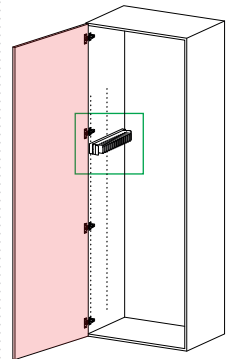

Belt- and tie pullout

5.1 E-F

1x

1x

6x

2x

2x

2x

2x

2x

2x

32 mm
(1 1/4")

37 mm
(1 15/32")

96 mm
(3 25/32")

190 mm / 320 mm
(7 15/32" / 12 19/32")