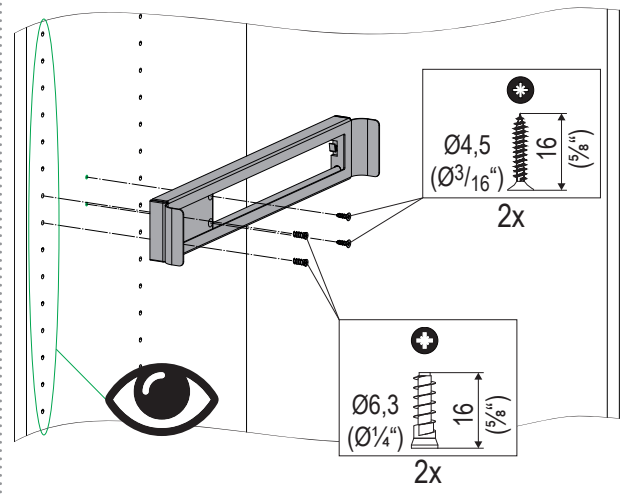

CONERO

Belt- and tie pullout

1

	CD
<p>72 mm (2⁷/₈) 320 mm (12 19/32") 67 mm (2³/₄)</p>	<p>≥ 345 mm (13⁵/₈)</p>
<p>72 mm (2⁷/₈) 450 mm (17 23/32") 67 mm (2³/₄)</p>	<p>≥ 475 mm (18³/₄)</p>

CONERO

Belt- and tie pullout

2 A-D

- 1x
- 4x
- 2x

CONERO

Belt- and tie pullout

3 A-D

4x - 15x

CONERO

Belt- and tie pullout

2x

2x

2x

32 mm
(1 1/4")

37 mm
(1 15/32")

96 mm
(3 25/32")

190 mm / 320 mm
(7 15/32" / 12 19/32")