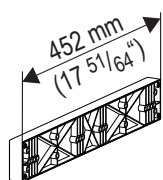

CONERO

Belt- and tie pullout

5 E-F

1x

1x

5.1