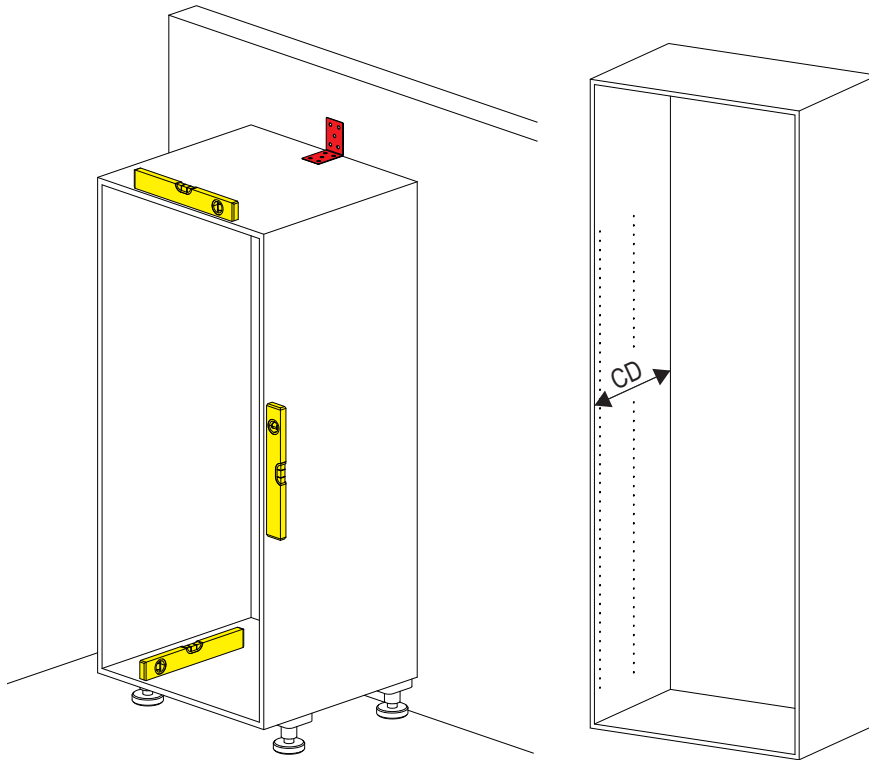

CONERO

Belt- and tie pullout

<http://support.kesseboehmer.de>

CONERO

Belt- and tie pullout

A		1x		10x		4x		2x				
B		1x		15x		4x		2x				
C		1x		4x		4x		2x		1x		3x
D		1x		9x		4x		2x		1x		3x

E		1x		6x		2x
F		1x		6x		2x

CONERO

Belt- and tie pullout

1

	CD
<p>72 mm (2⁷/₈) 320 mm (12 19/32") 67 mm (2³/₄)</p>	<p>≥ 345 mm (13⁵/₈)</p>
<p>72 mm (2⁷/₈) 450 mm (17 23/32") 67 mm (2³/₄)</p>	<p>≥ 475 mm (18³/₄)</p>

CONERO

Belt- and tie pullout