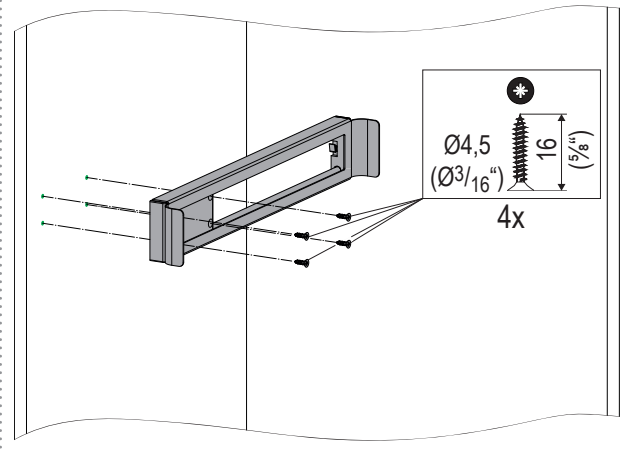

CONERO

Belt- and tie pullout

1

	CD
<p>72 mm (2⁷/₈) 320 mm (12 19/32") 67 mm (2³/₄)</p>	<p>≥ 345 mm (13⁵/₈)</p>
<p>72 mm (2⁷/₈) 450 mm (17 23/32") 67 mm (2³/₄)</p>	<p>≥ 475 mm (18³/₄)</p>

CONERO

Belt- and tie pullout

2 A-D

- 1x
- 4x
- 2x

CONERO

Belt- and tie pullout

3 A-D

4x - 15x

CONERO

Belt- and tie pullout

2x

2x

2x

32 mm
(1 1/4")

37 mm
(1 15/32")

96 mm
(3 25/32")

190 mm / 320 mm
(7 15/32" / 12 19/32")