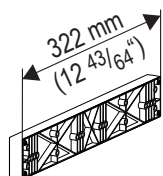

CONERO

Belt- and tie pullout

5 E-F

1x

1x

5.1