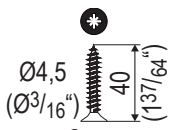

CONERO

Belt- and tie pullout

1

	CD
<p>72 mm (2⁷/₈) 320 mm (12 19/32") 67 mm (2³/₄)</p>	<p>≥ 345 mm (13⁵/₈)</p>
<p>72 mm (2⁷/₈) 450 mm (17 23/32") 67 mm (2³/₄)</p>	<p>≥ 475 mm (18³/₄)</p>

CONERO

Belt- and tie pullout

Belt- and tie pullout

5.1 E-F

1x

1x

6x

2x

2x

2x

2x

2x

2x

32 mm
(1 1/4")

37 mm
(1 15/32")

96 mm
(3 25/32")

190 mm / 320 mm
(7 15/32" / 12 19/32")