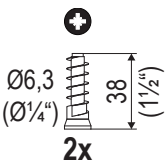

Belt- and tie pullout

5.1 E-F

1x

1x

6x

2x

2x

2x

2x

2x

2x

32 mm
(1 1/4")

37 mm
(1 15/32")

96 mm
(3 25/32")

190 mm / 320 mm
(7 15/32" / 12 19/32")