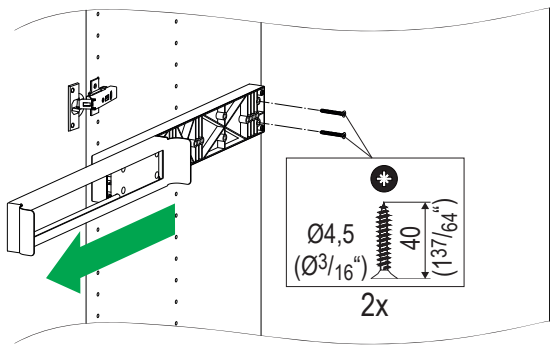

Belt- and tie pullout

5.1 E-F

1x

1x

6x

2x

2x

2x

2x

2x

2x

32 mm
(1 1/4")

37 mm
(1 15/32")

96 mm
(3 25/32")

190 mm / 320 mm
(7 15/32" / 12 19/32")