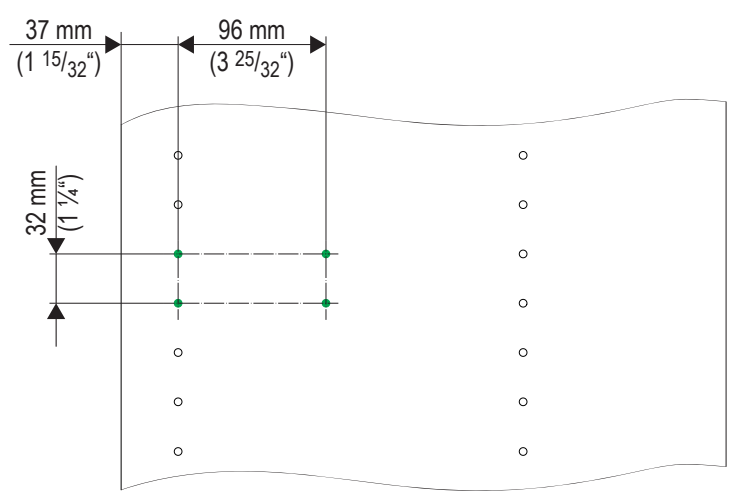

CONERO

Belt- and tie pullout

1

	CD
<p>72 mm (2⁷/₈) 320 mm (12 19/32") 67 mm (2³/₄)</p>	<p>≥ 345 mm (13⁵/₈)</p>
<p>72 mm (2⁷/₈) 450 mm (17 23/32") 67 mm (2³/₄)</p>	<p>≥ 475 mm (18³/₄)</p>

CONERO

Belt- and tie pullout

2 A-D

- 1x
- 4x
- 2x

CONERO

Belt- and tie pullout

3 A-D

4x - 15x

CONERO

Belt- and tie pullout

2x

2x

2x

32 mm
(1 1/4")

37 mm
(1 15/32")

96 mm
(3 25/32")

190 mm / 320 mm
(7 15/32" / 12 19/32")