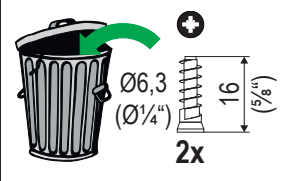

2 A-D

- 1x
- 4x
- 2x