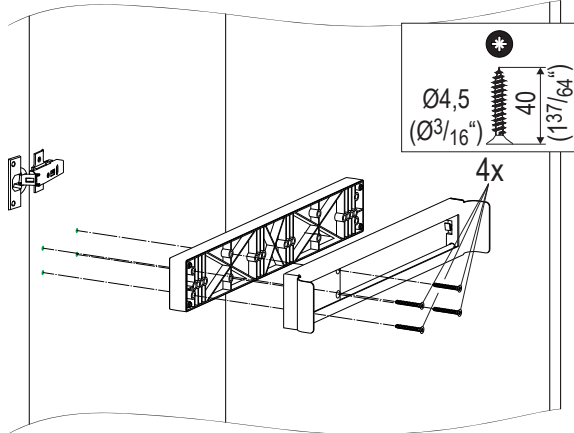

Belt- and tie pullout

5.1 E-F

1x

1x

6x

2x

2x

2x

2x

2x

2x

32 mm
(1 1/4")

37 mm
(1 15/32")

96 mm
(3 25/32")

190 mm / 320 mm
(7 15/32" / 12 19/32")