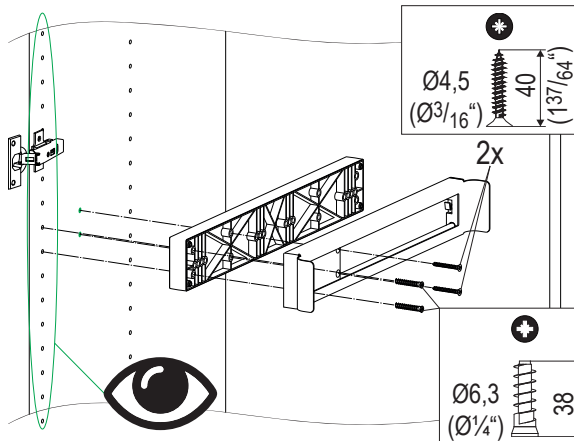

Belt- and tie pullout

5.1 E-F

1x

1x

6x

2x

2x

2x

2x

2x

2x

32 mm
(1 1/4")

37 mm
(1 15/32")

96 mm
(3 25/32")

190 mm / 320 mm
(7 15/32" / 12 19/32")