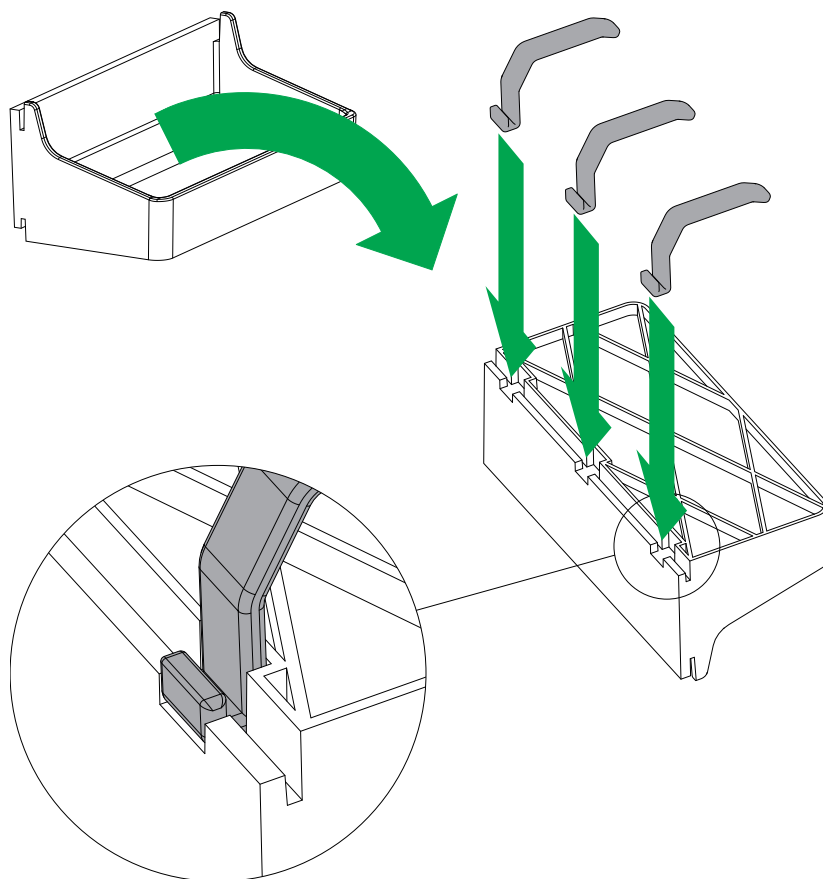

CONERO

Belt- and tie pullout

4 C-D